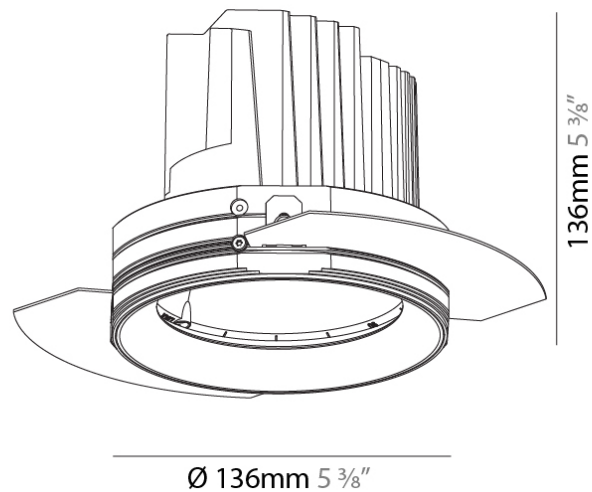

RATINGS AND CERTIFICATIONS

382, F 416-247-9319, www.zaneen.com
Certified by Intertek for North American Standards. At the end of the existing Model #. For assistance on 'custom' specifications, contact zteam@zaneen.com.
In a constant effort to supply the best product, we reserve the right to change specifications or materials without notice. The most recent specification sheets are found at zaneen.com
IP rating: IP20