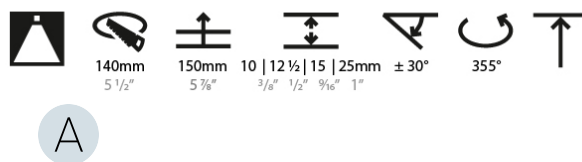

RATINGS AND CERTIFICATIONS

382, F 416-247-9319, www.zaneen.com
Certified by Intertek for North American Standards. At the end of the existing Model #. For assistance on 'custom' specifications, contact zteam@zaneen.com.
In a constant effort to supply the best product, we reserve the right to change specifications or materials without notice. The most recent specification sheets are found at zaneen.com
IP rating: IP20